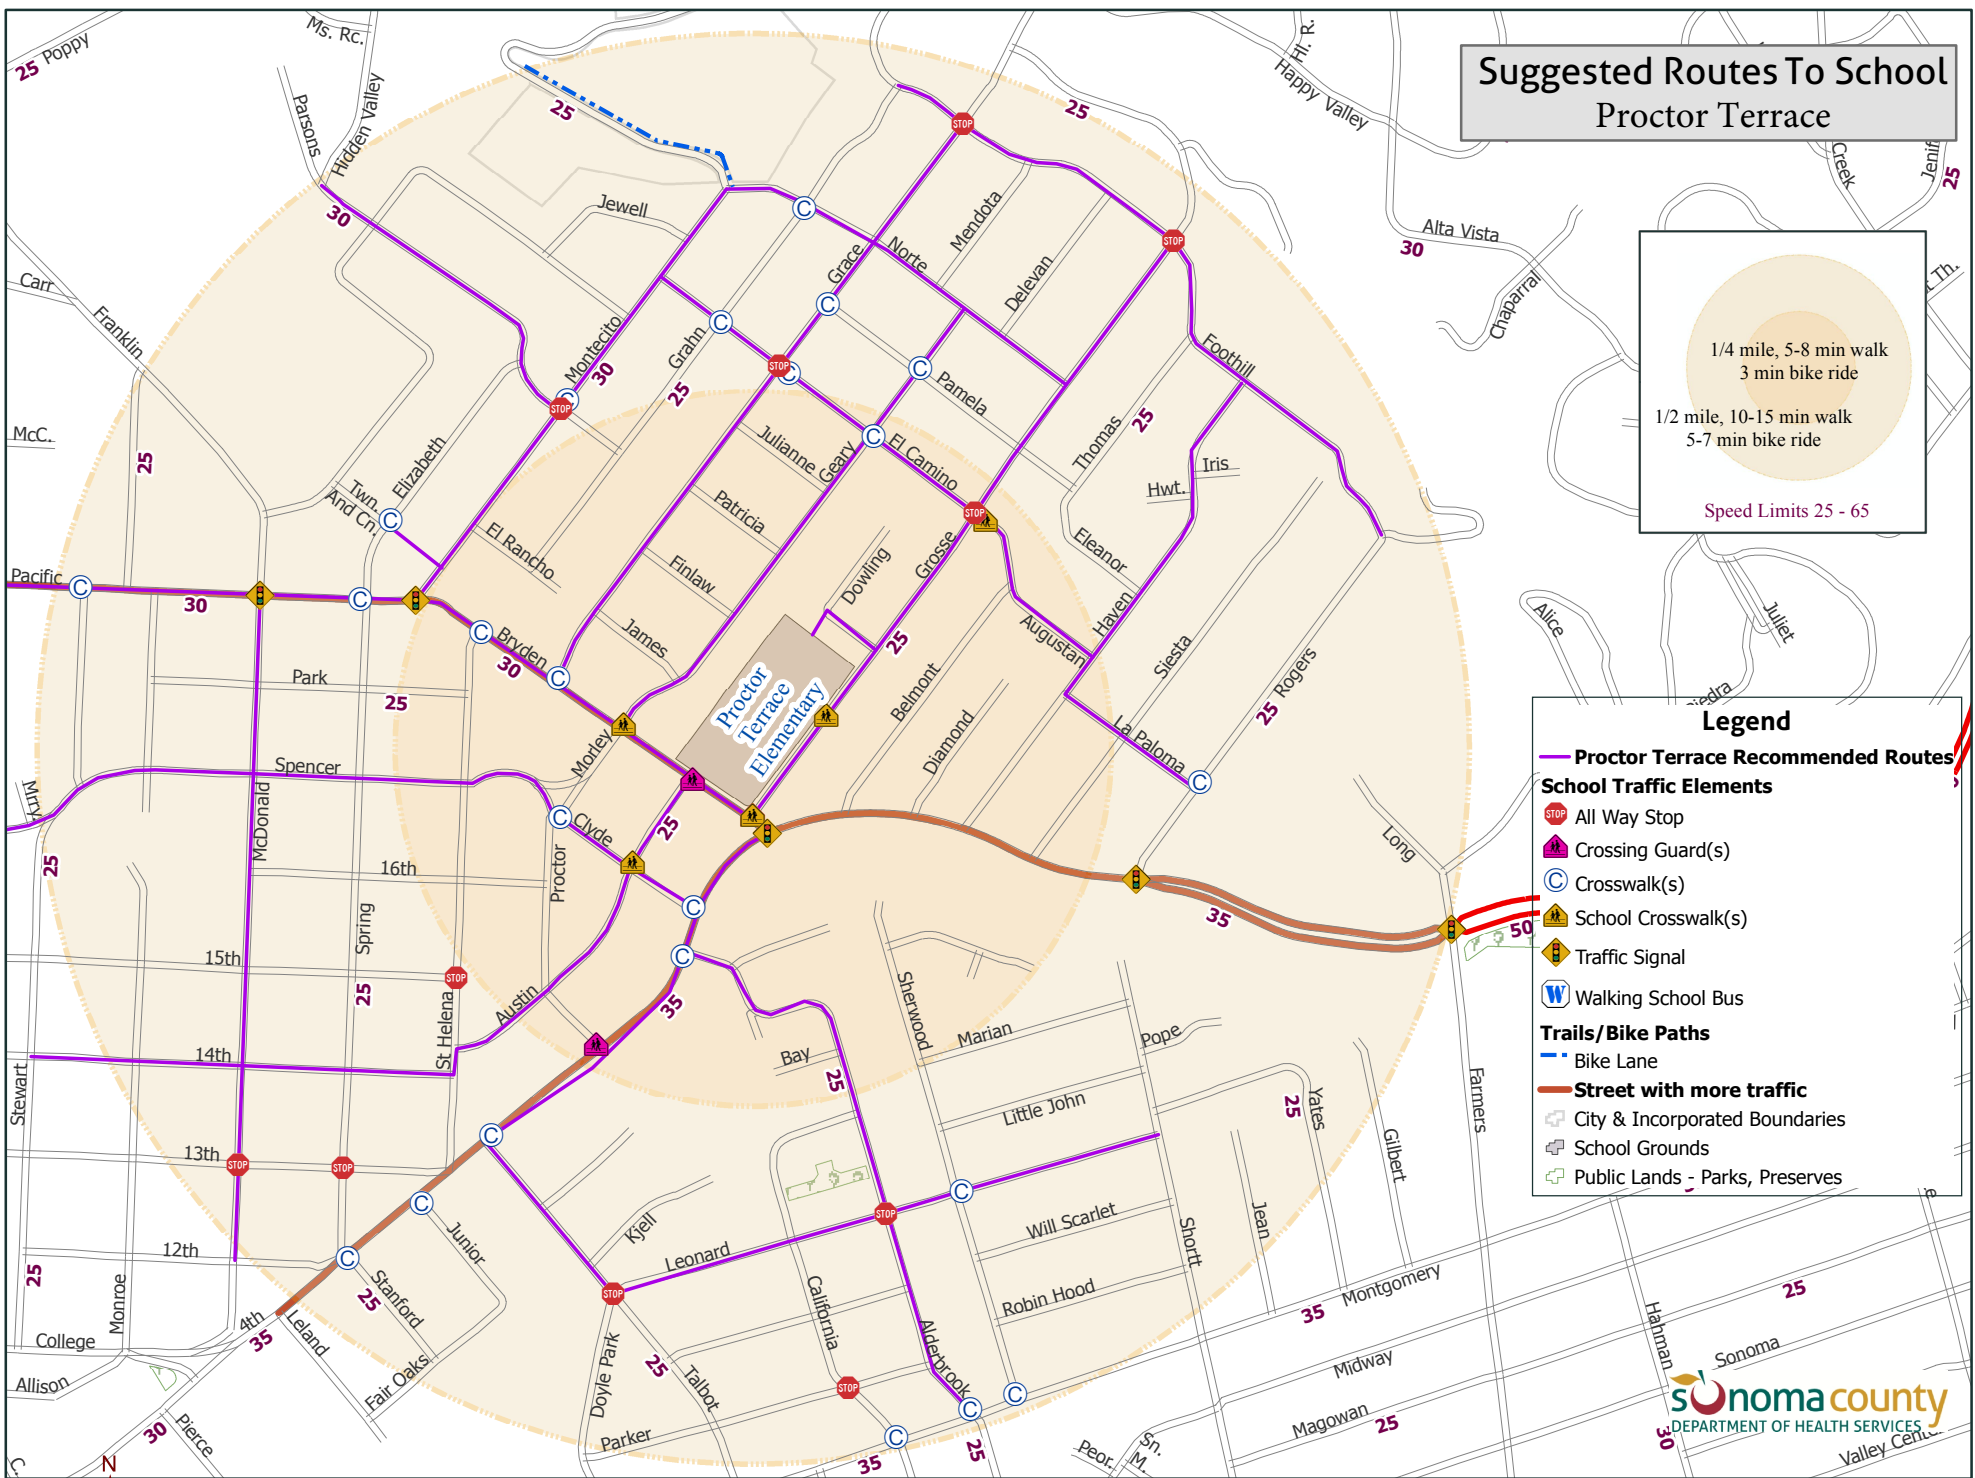

Suggested Routes To School Proctor Terrace

1/4 mile, 5-8 min walk
3 min bike ride

1/2 mile, 10-15 min walk
5-7 min bike ride

Speed Limits 25 - 65

Legend

Proctor Terrace Recommended Routes

School Traffic Elements

- STOP All Way Stop
- ⚠ Crossing Guard(s)
- Ⓞ Crosswalk(s)
- ⚠ School Crosswalk(s)
- 🚦 Traffic Signal
- 🚶 Walking School Bus

Trails/Bike Paths

- 🚲 Bike Lane
- 🛣 Street with more traffic

Other Symbols

- 🗺 City & Incorporated Boundaries
- 🏫 School Grounds
- 🌳 Public Lands - Parks, Preserves

Safe Routes To Schools Map, Created by Kit Tiura, HPPE, DHS, County of Sonoma, 09.18.2014, County ISD GIS, Multi-Dept GIS
This map is provided as a visual display of County information. Positional accuracy is approximate. (SRTS_Parent_Proctor.mxd)